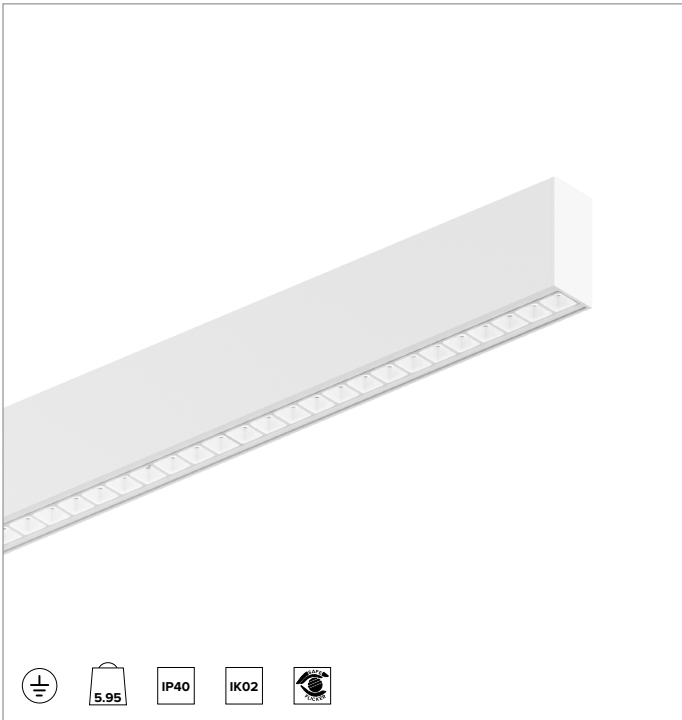

T018BX930D2PW | LOGICO EASY Stand Alone 37 - UGR19

Linear stand alone LED fixture for ceiling mounted or suspension installation

	3000K	H(m)	D1(m)	D2(m)	E _{max} (lx)
	Ra90		66°	64°	
Fixture Power	68W	1	1.29	1.26	2722
Source Flux	6134lm	2	2.58	2.52	680
Fixture Flux	6135lm	3	3.86	3.78	302
Efficacy	90lm/W	4	5.15	5.04	170
G0347A I _{max} =502cd/klm	I _{max}	5	6.44	6.30	109

Emission: DIRECT/INDIRECT

Optic: CELLULAR

Optical efficiency: 100%

Fixture flux: 6134lm

Luminous efficacy: 90lm/W

Photobiological safety: Compliant with RG0 exempt risk group

MECHANICAL CHARACTERISTICS

Painted extruded aluminium body with 37mm section and polycarbonate end caps. Upper closing screen in translucent polycarbonate.

Colour and finish: White

Dimensions: L=2243mm

Weight: 5.95Kg

Version: LINEAR

Degree of protection: IP40

Mechanical Resistance: IK02

ELECTRICAL CHARACTERISTICS

Integrated electronic DALI2 driver. Luminaire compliant with EN 60598-2-22 for power supply from a centralised emergency system CPSS (Central Power Supply System), not incorporated in the luminaire - high risk areas excluded. The default power and flux are 100% in AC and 15% in DC.